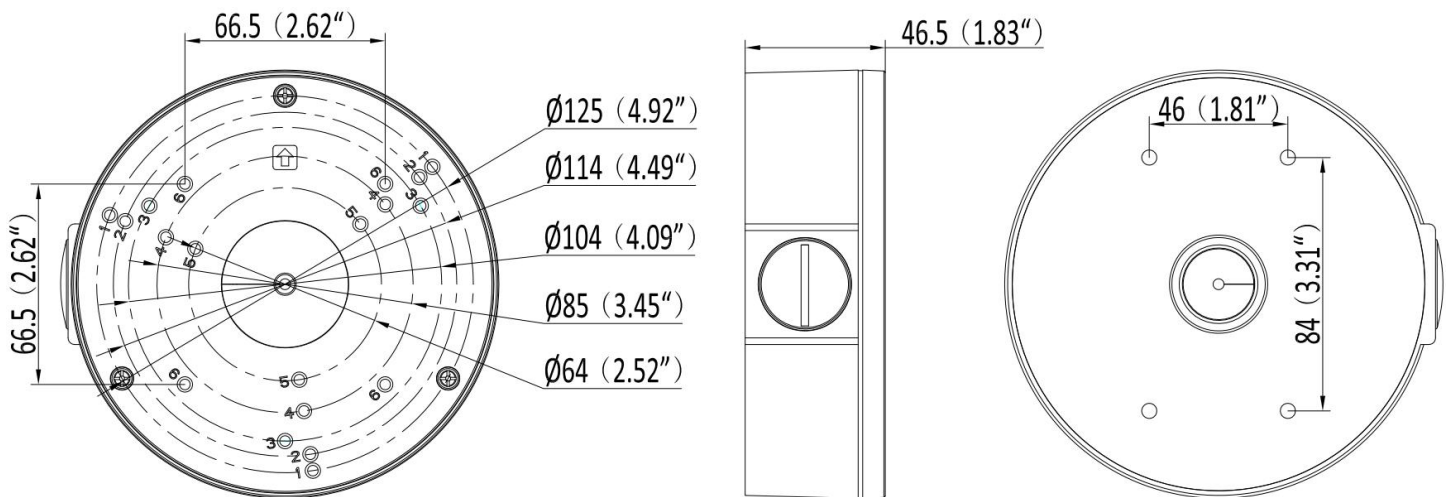

Black Junction Box

| Characteristics | |
|-----------------|-------------------------------------|
| Colour | Black |
| Material | Aluminum Alloy |
| Dimensions | Φ 112.5 × 49.5 mm (Φ 4.43" × 1.95") |
| Weight | 0.85 lb / 385g |

Dimensions

* Design and specifications are subjects to change without notice.